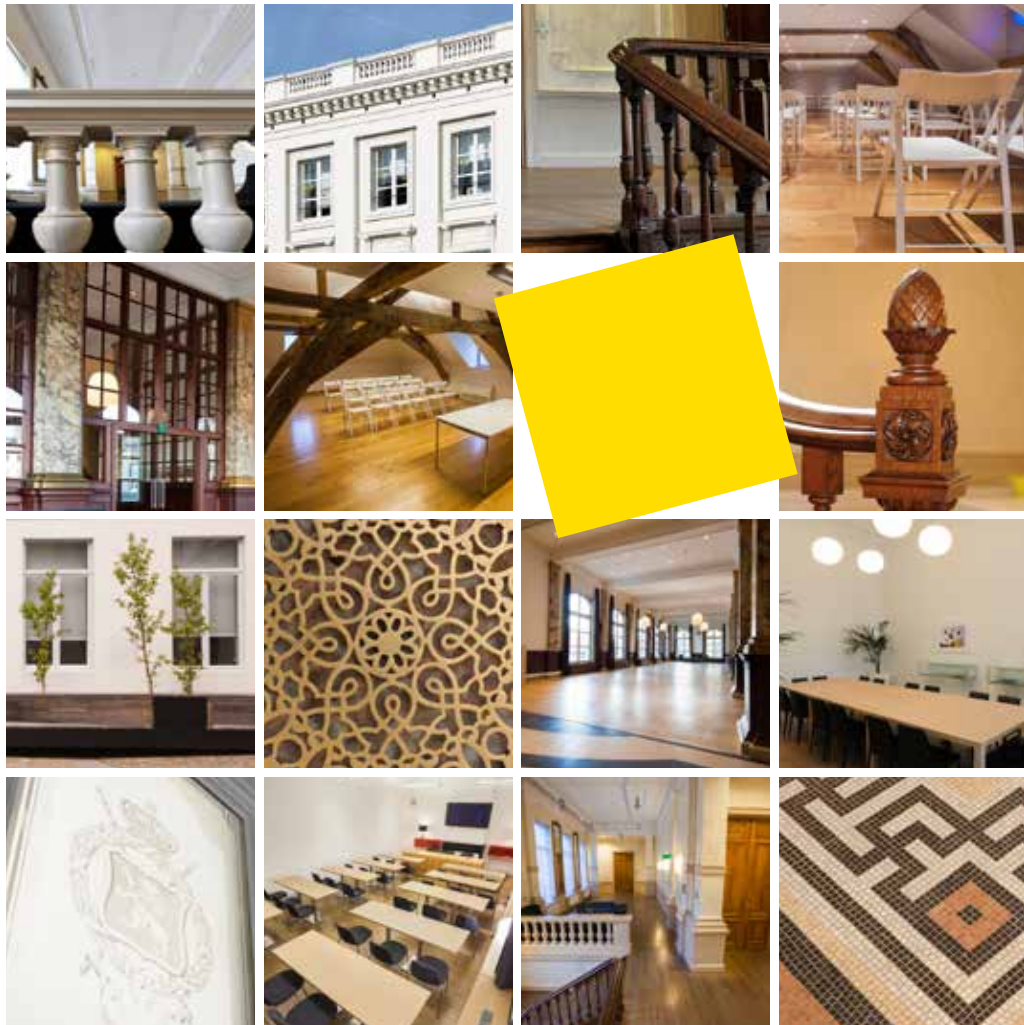

**bip.brussels** 

maison de la région  
huis van het gewest

**Bip For Rent**

**HOLD YOUR EVENT IN A TRULY ROYAL VENUE !**

Situated on the Place Royale in the historical centre of Brussels, Bip – house of the capital region – gives your event a unique and prestigious setting. Your reception, seminar, meeting or press conference will be hosted in a venue with neoclassical architecture dating from 1788, completely renovated.